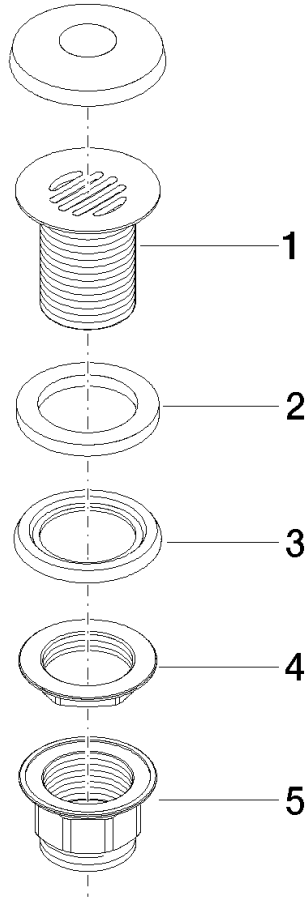

10 110 970

Fits: IMO, LULU, MADISON, MEM, TARA,
CL.1, LISSÉ, VAIA, META, CYO

	Durabross (23kt Gold)	10 110 970-09
	Chrome	10 110 970-00
	Brushed Platinum	10 110 970-06
	Platinum	10 110 970-08
	Dark Chrome	10 110 970-19
	Light Gold	10 110 970-26
	Brushed Light Gold	10 110 970-27
	Brushed Durabross (23kt Gold)	10 110 970-28
	Matte Black	10 110 970-33
	Brushed Bronze	10 110 970-42
	Brushed Champagne (22kt Gold)	10 110 970-46
	Champagne (22kt Gold)	10 110 970-47
	Brushed Chrome	10 110 970-93
	Brushed Dark Platinum	10 110 970-99

Grated waste 1 1/4" - Durabross (23kt Gold)

IMO

10 110 970

Only suitable for sinks without an overflow.

10 110 970

10 110 970

Parts for other finishes can be found here: [Chrome](#)

Spare parts list

No.	Item Number	Name	Quantity used	Delivery time
1	09 11 01 025-09	cup	1	60
2	09 14 05 039 90	seal	1	2
3	09 14 03 025 90	seal	1	2
4	09 23 10 017 90	nut	1	2
5	09 23 10 020-09	nut	1	60